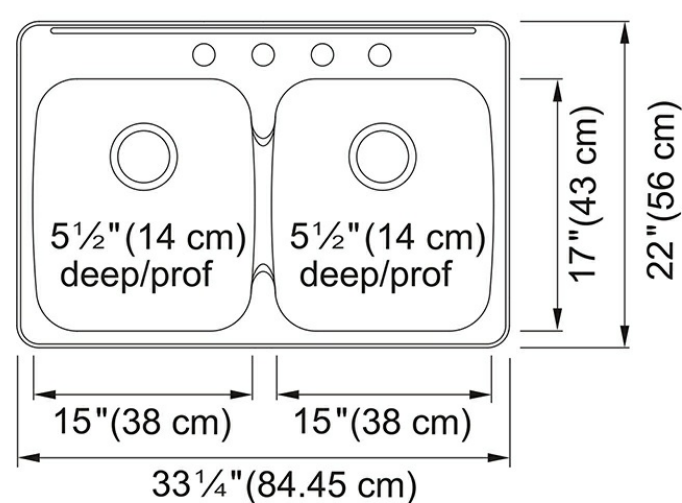

Reginox Collection RDLA3322-55-4N Stainless Steel Reginox Collection 30" Drop In 4-Hole Double Bowl Stainless Steel Kitchen Sink

Reginox ADA sinks deliver functional design for everyone without sacrificing quality or style.

- Accessible Design: 5.5-in bowl depth and rear drain placement create an accessible work area for individuals with limited mobility
- Easy Drop In Installation: EZ Torque™ simplified fastener system allows you to drop and drill your sink into place, securely locking the sink to the countertop.
- High Quality Stainless: 18 Gauge quality stainless steel with exceptional resistance to staining and corrosion.
- Made for Ease: The gentle sloping corners make cleaning a breeze and the smooth stainless steel surface resists staining and helps prevent bacteria growth.

Product Picture

Technical Drawing

Product Dimensions

Length overall	33 1/4"
Width overall	22"
Length of large bowl	15"
Width of large bowl	15"
Depth of large bowl	5 1/2"
Length of small bowl	15"
Width of small bowl	15"
Depth of small bowl	5 1/2"
Minimum Cabinet Size	36"

General Information

Type of Material	18 Gauge Stainless Steel
Number of Bowls	2
Faucet Hole	4
Cut-Out Template	Yes

Article Numbers

FUN#	101.0643.202
------	--------------